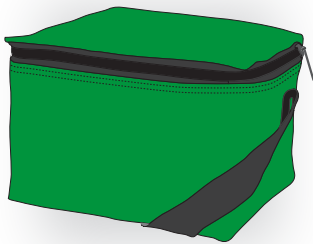

Your Ref:	Quantity:	Product Code: QB0011
Our Ref:	Version: 1	Product Colour: GREEN

PRINTING CONCERNS:

We stock this item in the following colours

**PANTONE REFERENCE(S)**
 Full colour transfer

ARTWORK SCALE 50%

TOP OF THE BAG

FRONT OF THE BAG

Product Image for visualisation
- colours may vary

The dashed line is to demonstrate print area and will not appear on your printed item

PLEASE NOTE:

- All colours including print and product are for visual purposes only and should not be regarded as the actual colour of the product and print.
- Some products may vary from batch to batch and may differ from previous orders.
- The colour and texture of a product can also have an effect on the final print colour.
- By approving this order we accept that you understand these terms.