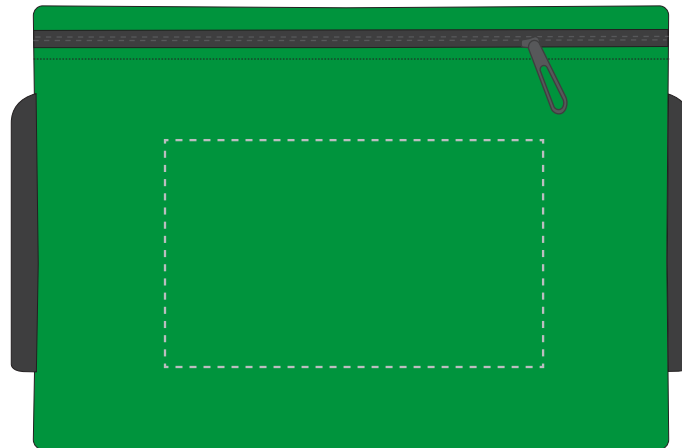

Your Ref:	Quantity:	Product Code: QB0011
Our Ref:	Version: 1	Product Colour: GREEN

PRINTING CONCERNS:

We stock this item in the following colours

**PANTONE REFERENCE(S)**
 Full colour transfer

ARTWORK SCALE 50%

TOP OF THE BAG

FRONT OF THE BAG

Product Image for visualisation
- colours may vary

The dashed line is to demonstrate print area and will not appear on your printed item

PLEASE NOTE:

- All colours including print and product are for visual purposes only and should not be regarded as the actual colour of the product and print.
- Some products may vary from batch to batch and may differ from previous orders.
- The colour and texture of a product can also have an effect on the final print colour.
- By approving this order we accept that you understand these terms.

To proceed, please approve visual via the online system.

ARTWORK SCALE 100%
Max print area: 100mm x 60mm
TOP OF THE BAG

ARTWORK SCALE 100%
Max print area: 100mm x 60mm
FRONT OF THE BAG